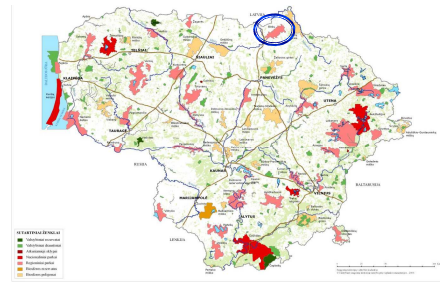

Directorate of Biržai regional park (Project partner 9) activities in the project, Cross Border Cooperation for Sustainable Management of Lake Areas in Kurzeme and Lithuania (Project index LLIV-326)

Director Kęstutis Baronas

24-04-2012, Saldus

Biržai regional park

Area includes the 14 406 hectares

Karstic lakes of Kirkilai (1)

Karstic lakes of Kirkilai (2)

**Karstic lakes of Kirkilai (3)**

Latvia Lithuania  
bringing neighbours closer